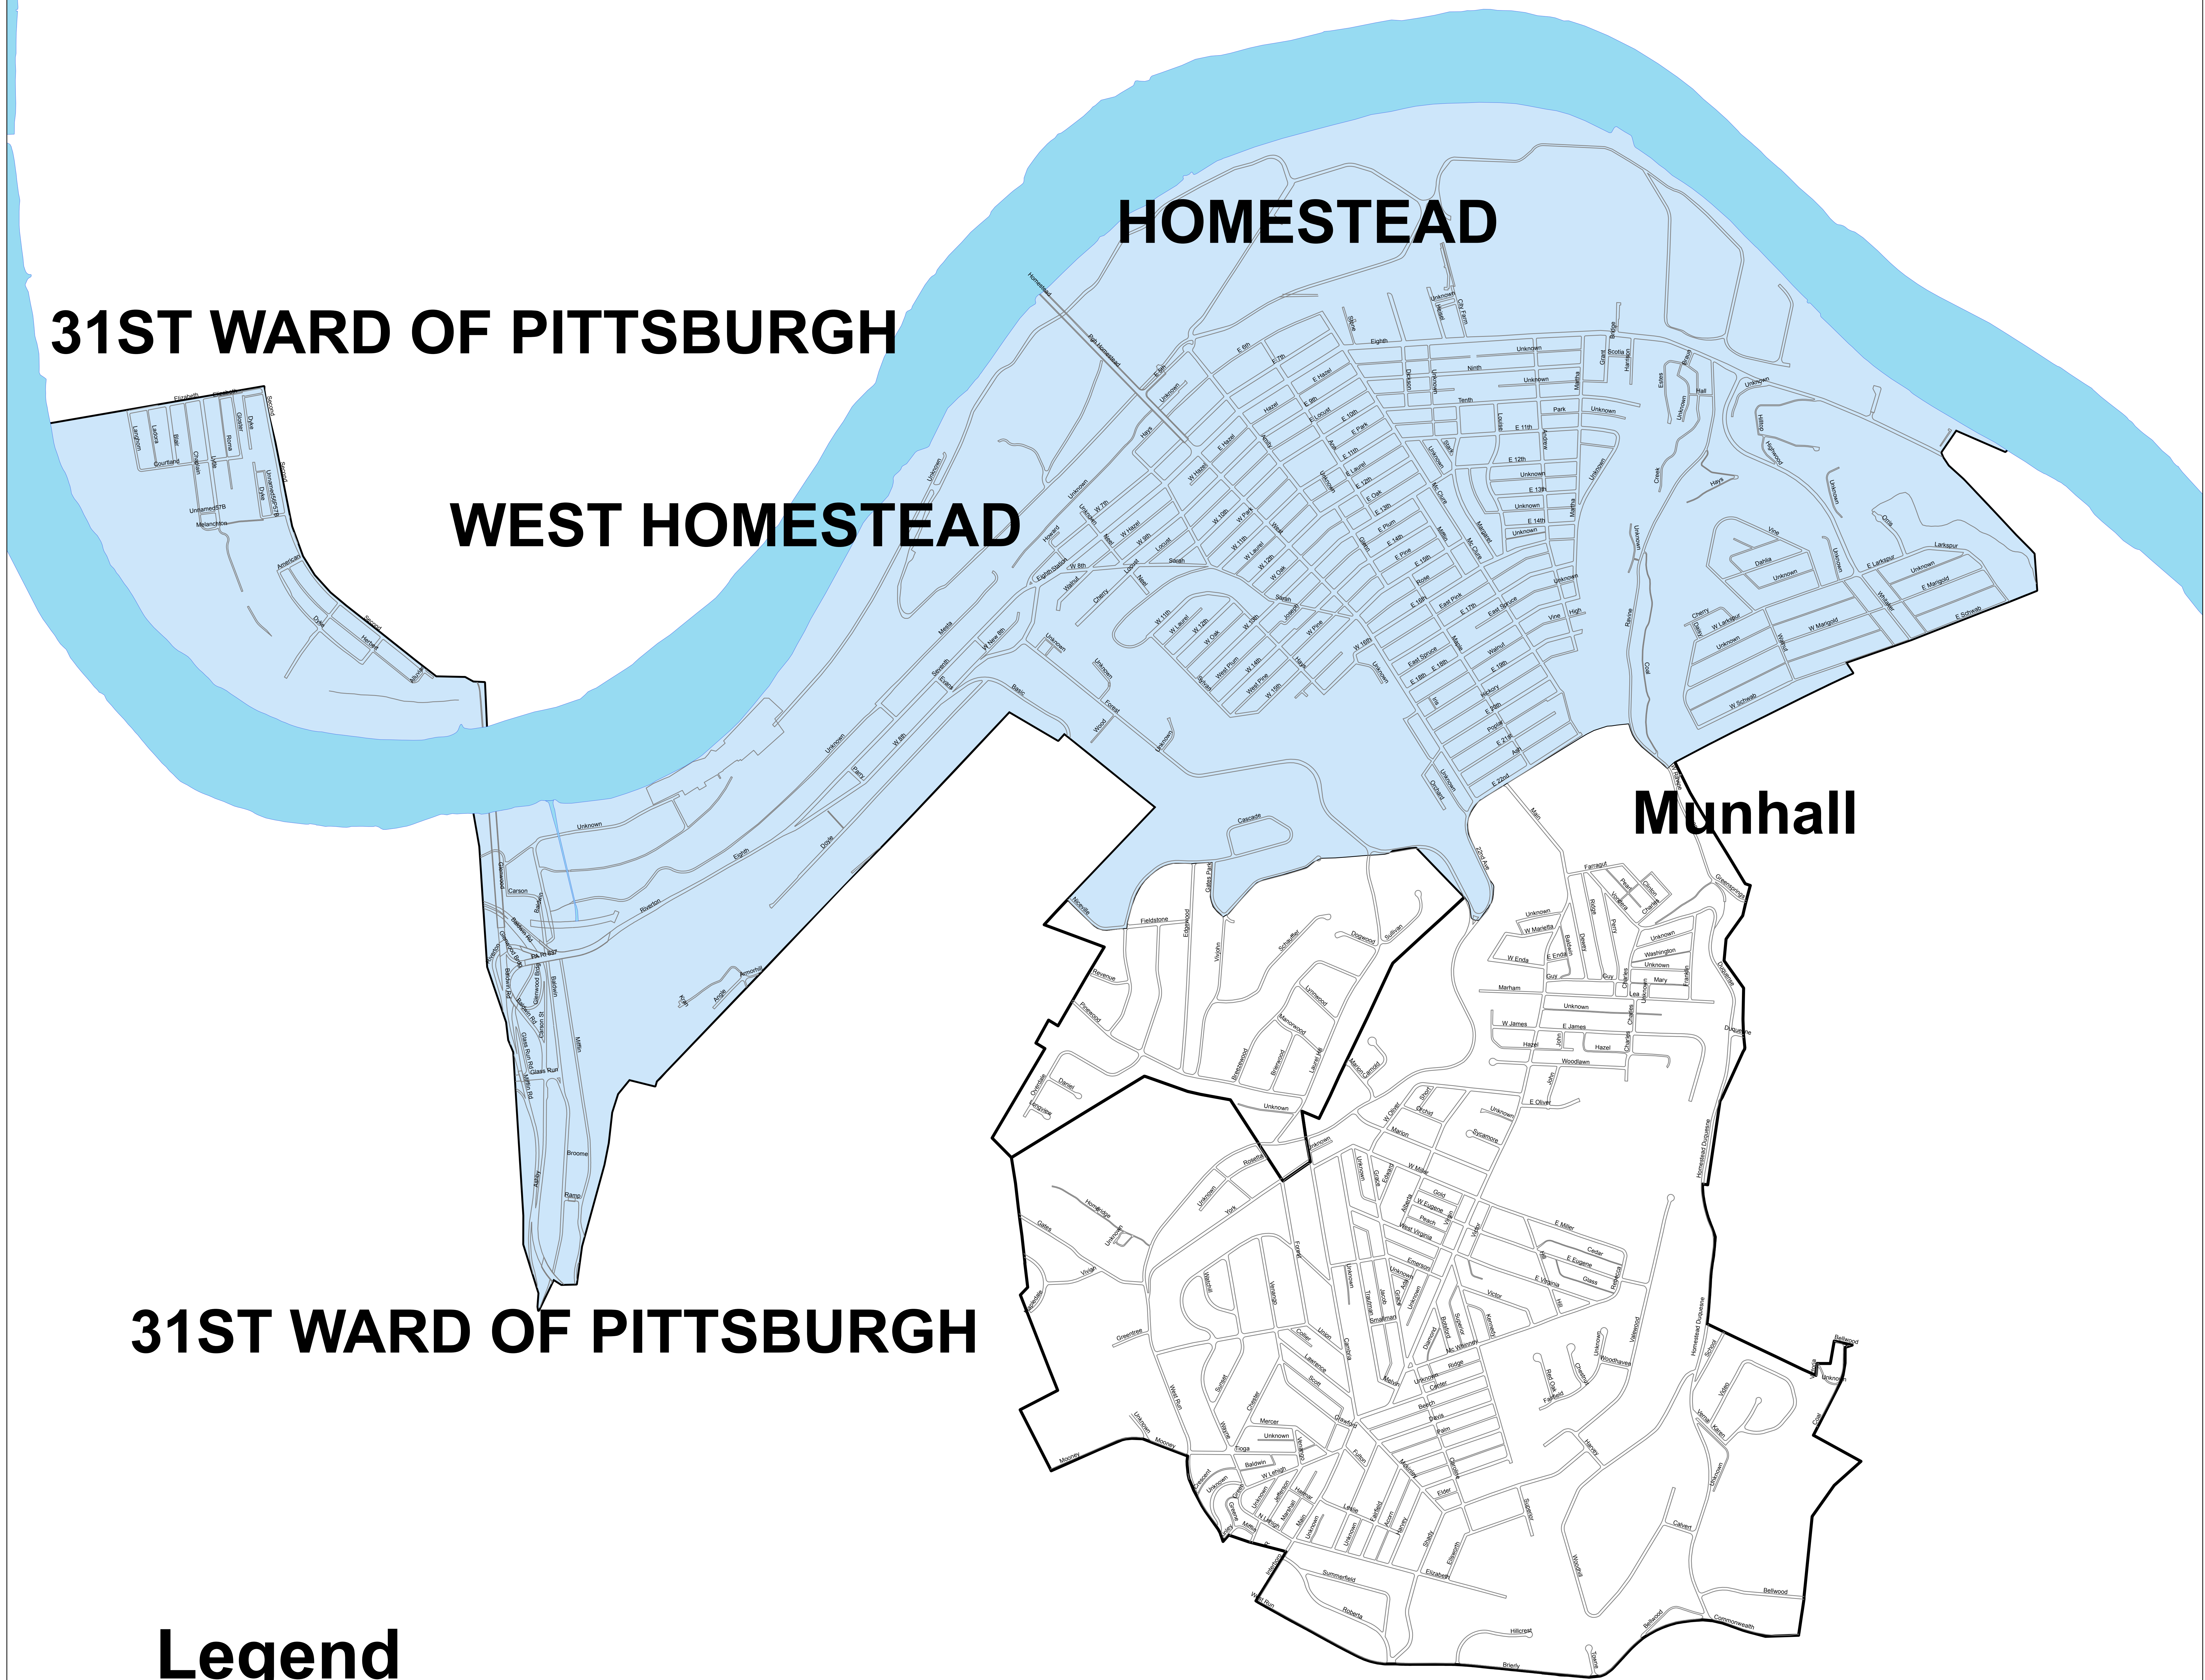

Steel Valley Enterprise Zone

31ST WARD OF PITTSBURGH

HOMESTEAD

WEST HOMESTEAD

Munhall

31ST WARD OF PITTSBURGH

Legend

-  Monongahela River
-  SteelValleyEnterpriseZone